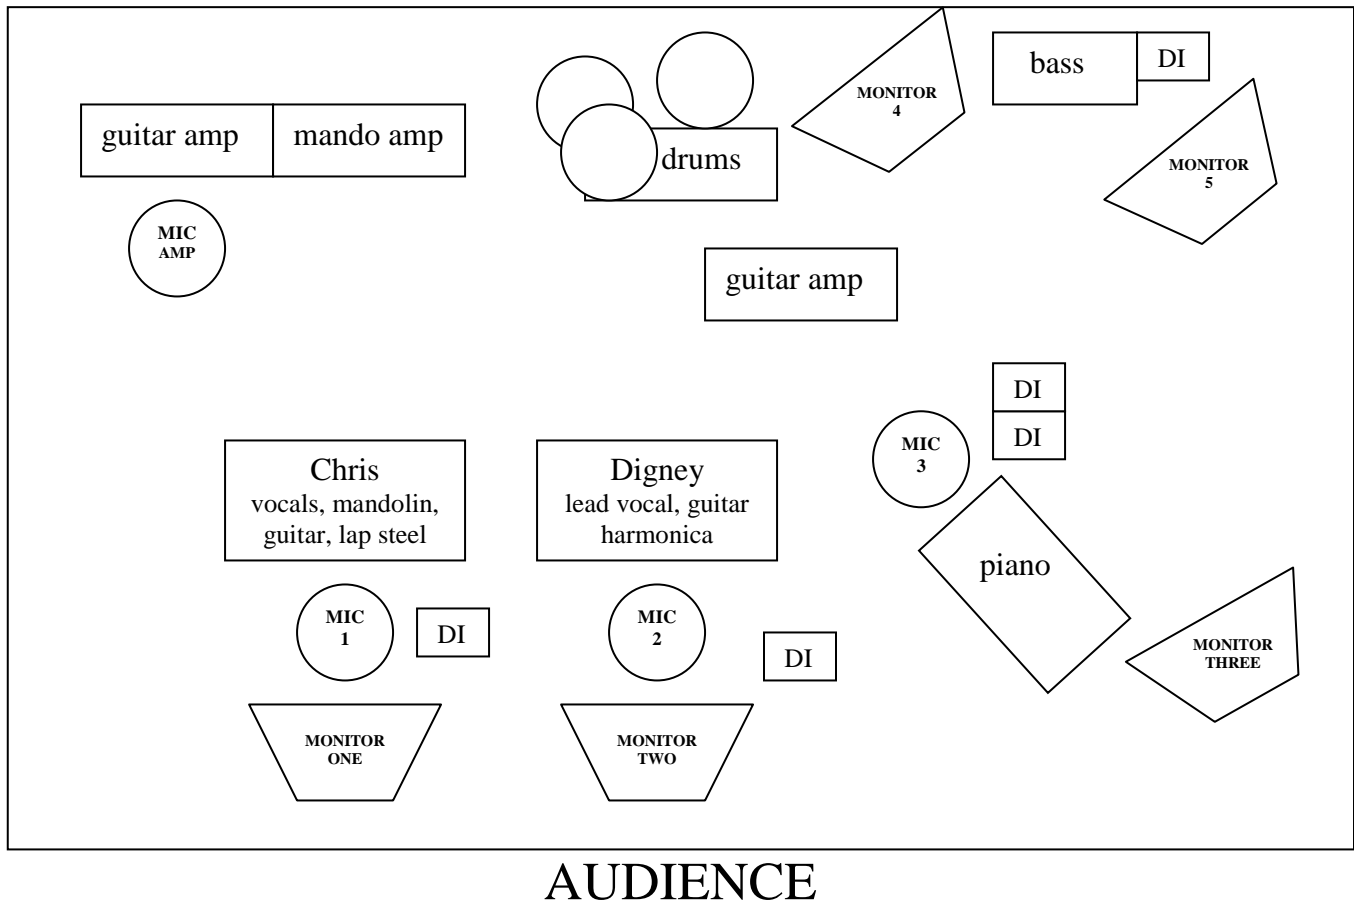

STAGE PLOT - DIGNEY FIGNUS – 5 PIECE with piano

SYSTEM REQUIREMENTS:

24 Channel console with minimum 4 Monitor Mixes - one for each vocalist, one for band
5 Monitors

INPUT LIST: 16 TOTAL

3 vocals – Shure Beta 58 or better on boom stands

4 Active Direct Boxes - Acoustic Guitar, Mandolin, Piano, Accordion

SM-57 - for electric/slide guitar amplifier

Bass – DI

Ampeg SVT with 4 x 10 or 8 x 10 speaker cabinet

Drums – 7 inputs (K, Sn, R1, R2, HH, OH/left & right)