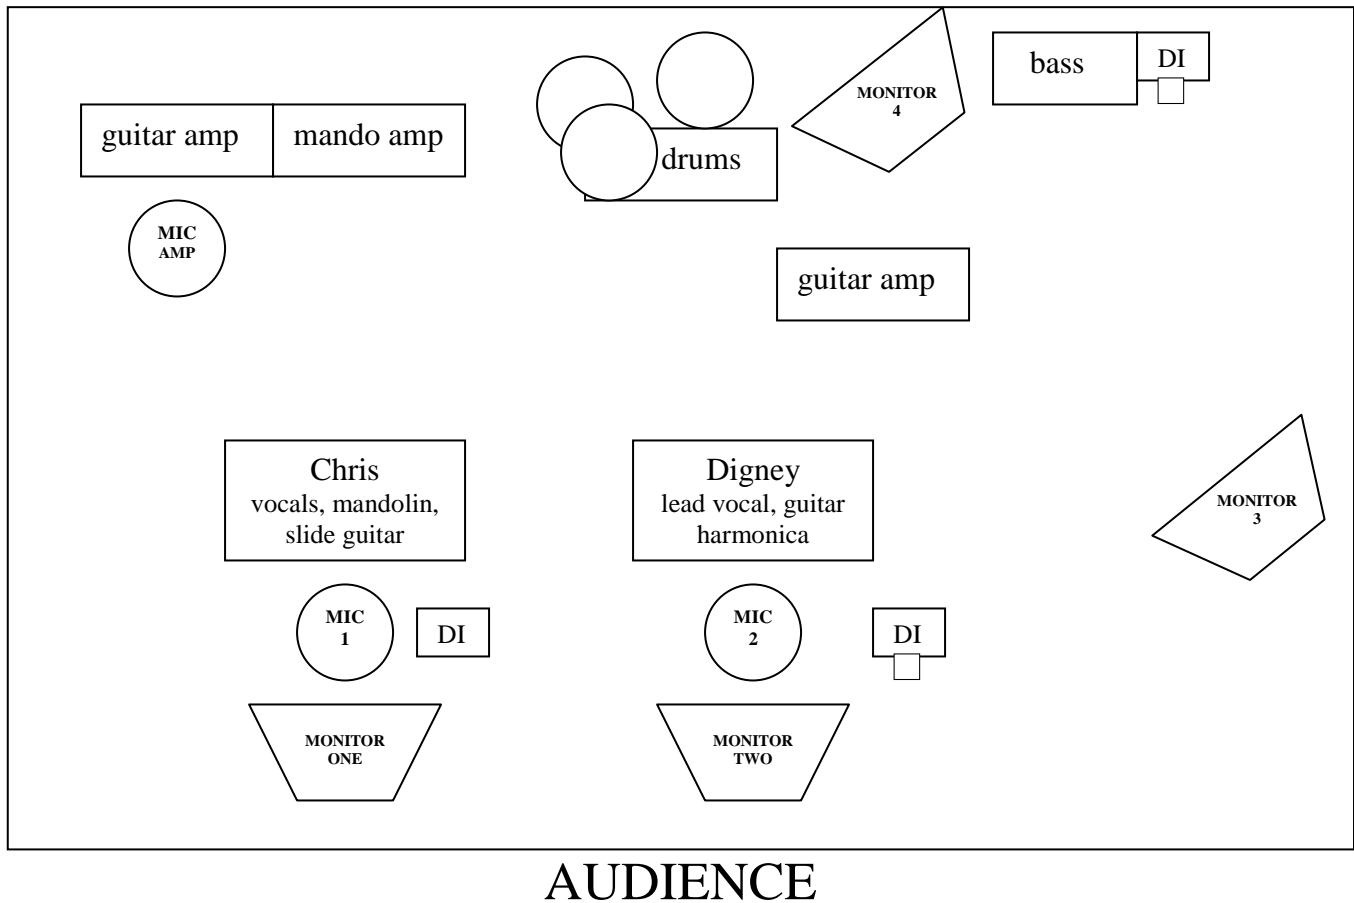

# STAGE PLOT - DIGNEY FIGNUS – 4 PIECE

## SYSTEM REQUIREMENTS:

16 Channel Console with minimum 3 Monitor Mixes - one for each vocalist, one for band  
4 Monitors

## INPUT LIST: 12 TOTAL

2 vocals – Shure Beta 58 or better on boom stands  
2 Active Direct Boxes - Acoustic Guitar, Mandolin  
SM-57 - for electric/slide guitar amplifier

Bass – DI

Ampeg SVT with 4 x 10 or 8 x 10 speaker cabinet